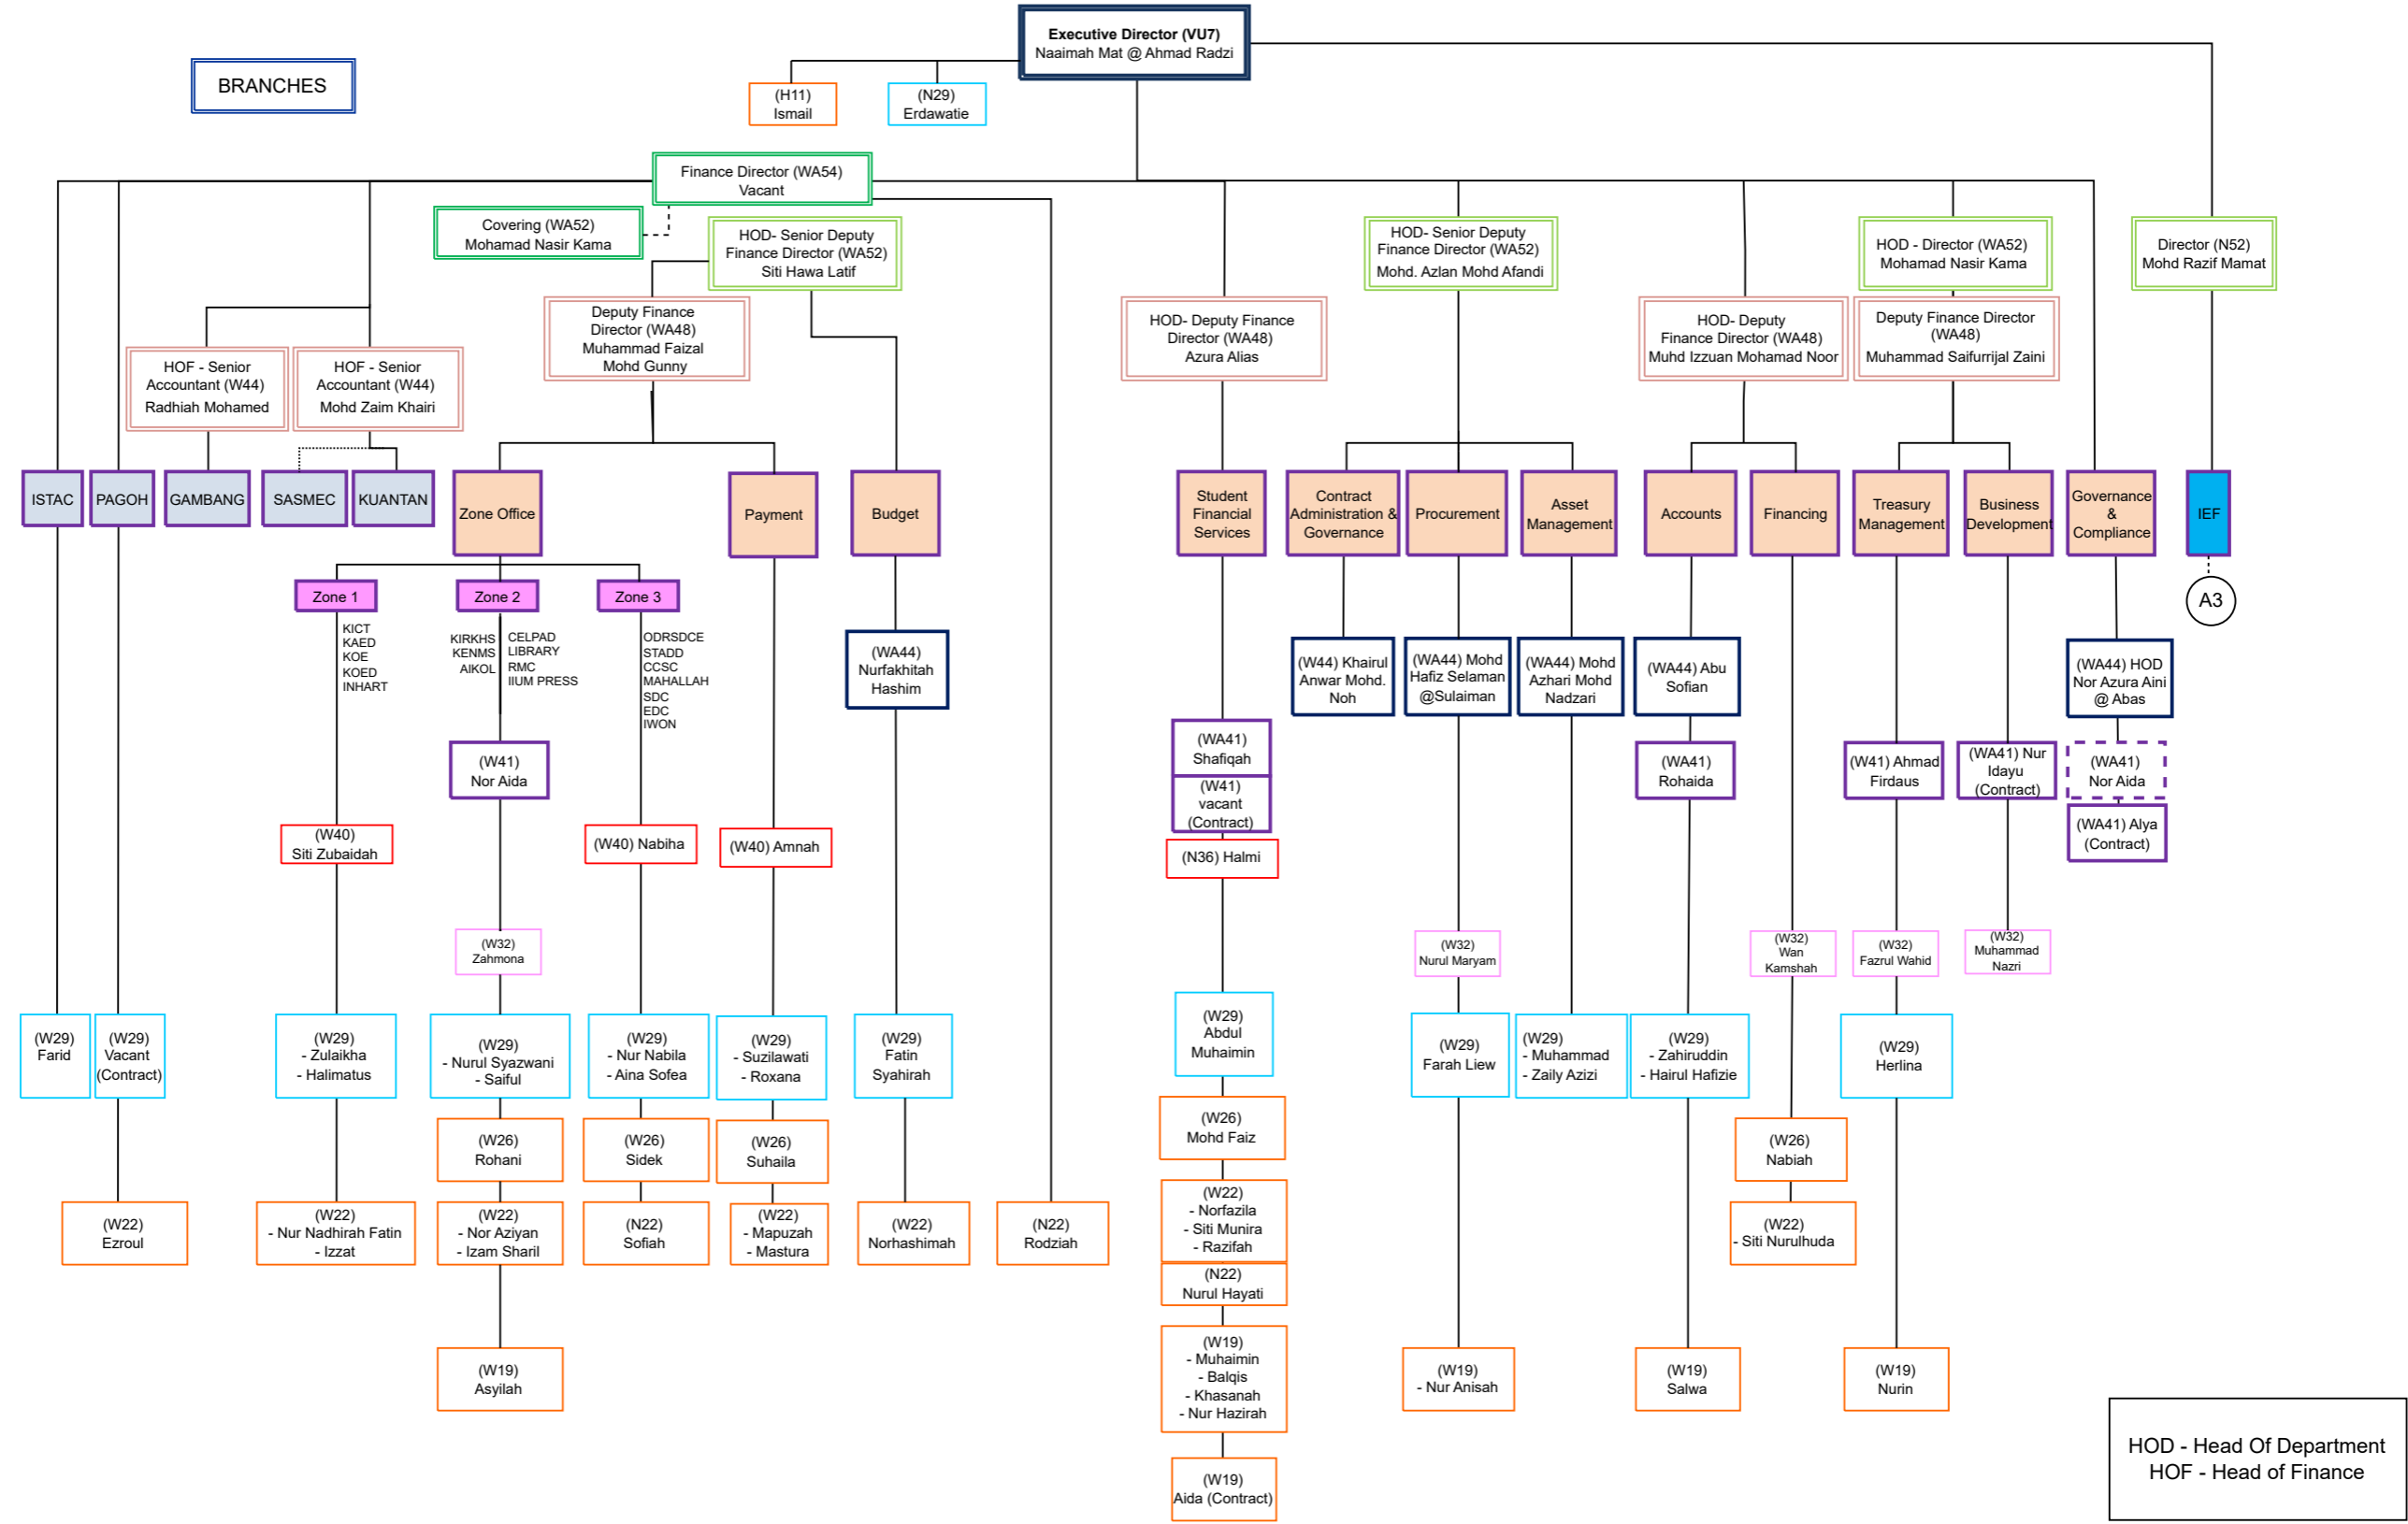

# International Islamic University Malaysia Finance Division Organization Chart

Updated Aug 2024

BRANCHES

HOD - Head Of Department  
HOF - Head of Finance

Temporary placement  
Nor Aida (WA41)  
Governance & Compliance